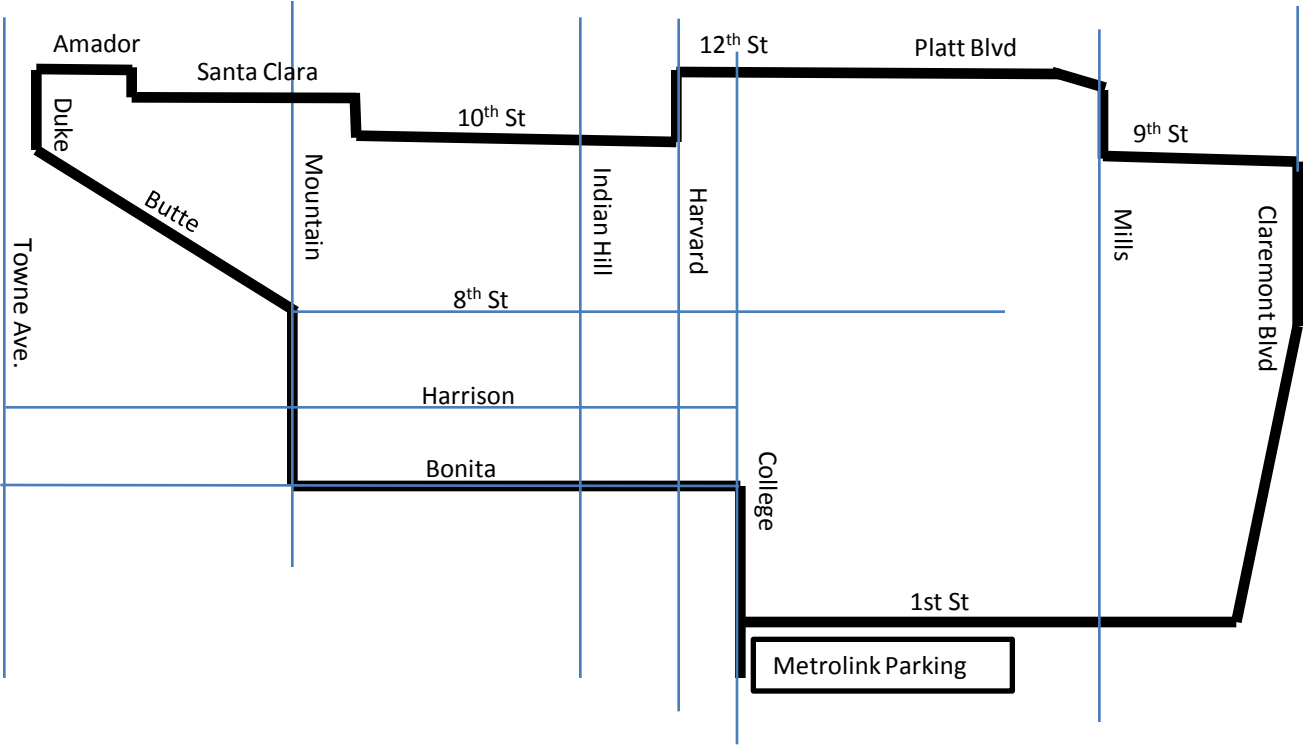

Jan 8 Route

Jan 8 Route

Cycle Claremont

January 8, 2012

Sponsored by SUSTAINABLE CLAREMONT