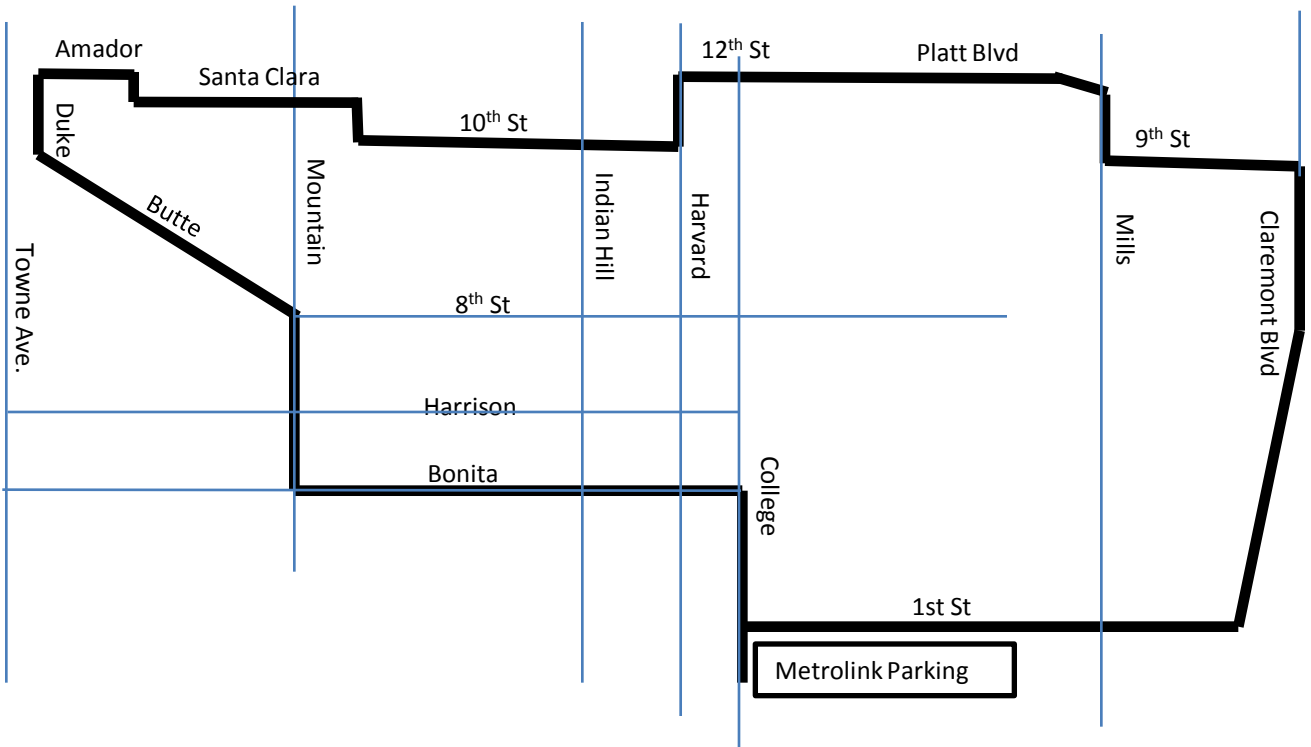

Jan 8 Route

Jan 8 Route

Cycle Claremont

January 8, 2012

Sponsored by SUSTAINABLE CLAREMONT